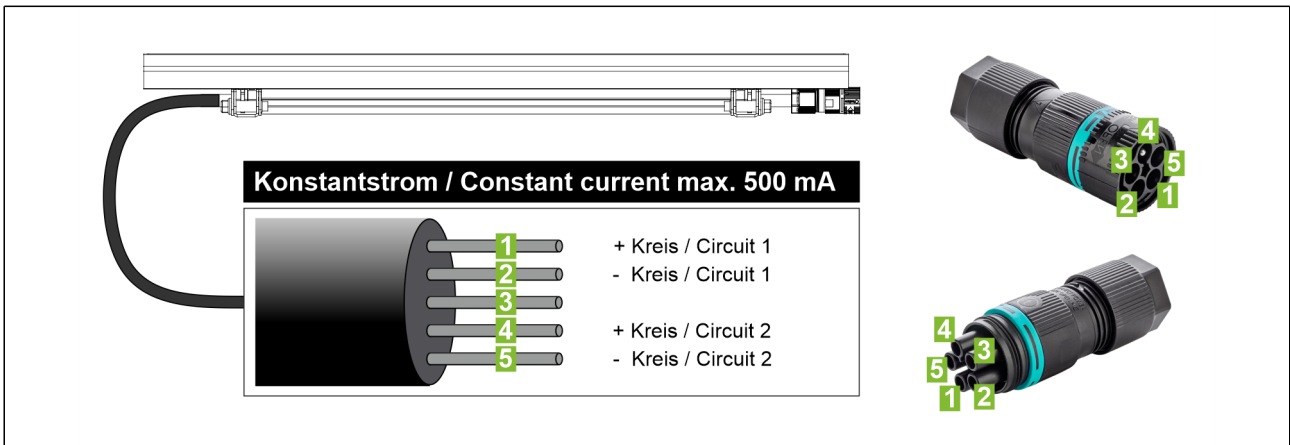

2. Electrical connection - EXT (Constant Current)

Warning

Disconnect the system from the primary supply voltage before carrying out installation and maintenance work.

Securing against restarting

Wait until all charged components are discharged. Possibly discharged by short circuit itself.

Failure to do so may result in permanent damage to the fixture!

IMPORTANT NOTICE!

- Never carry out or change the electrical connection under voltage!
- Work only under voltage-free and completely discharged drivers!

The luminaire is **ONLY** designed for operation with a **constant current driver** with max. 500 mA. Each string must be terminated with an end fixture or an end plug (do not plug under voltage).