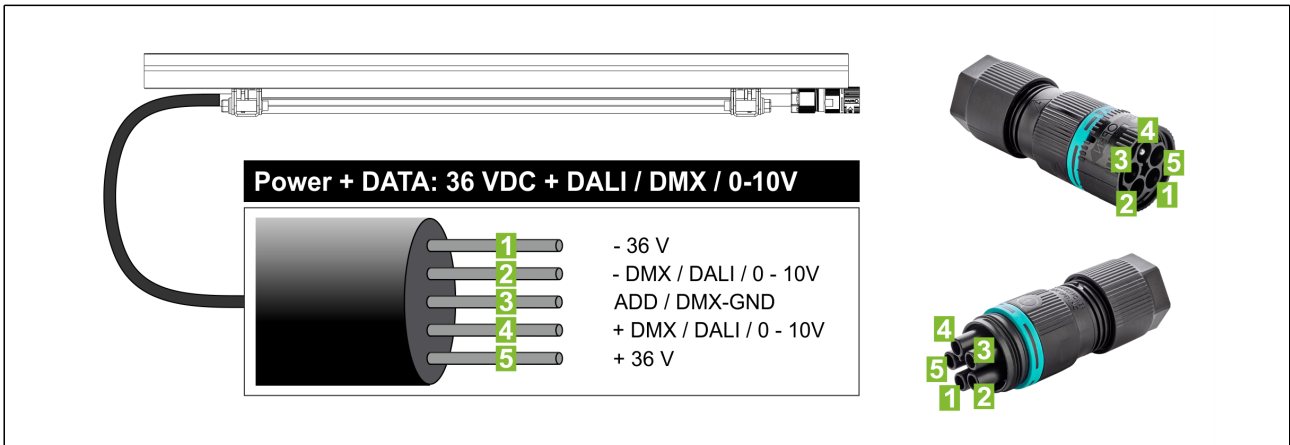

Inbetriebnahme

1. Elektrischer Anschluss - DALI / DMX / 0-10 V