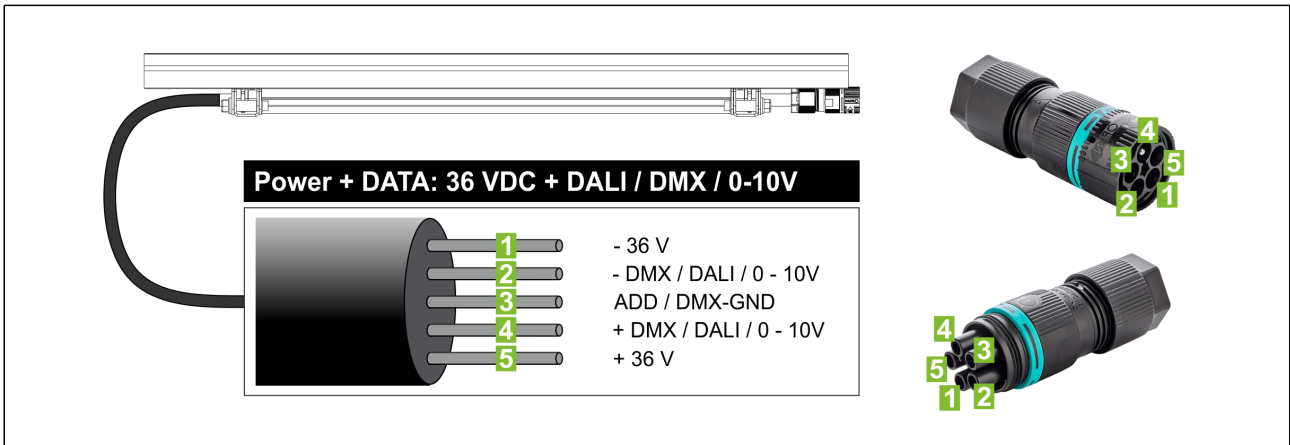

Commissioning

1. Electrical connection - DALI / DMX / 0-10 V