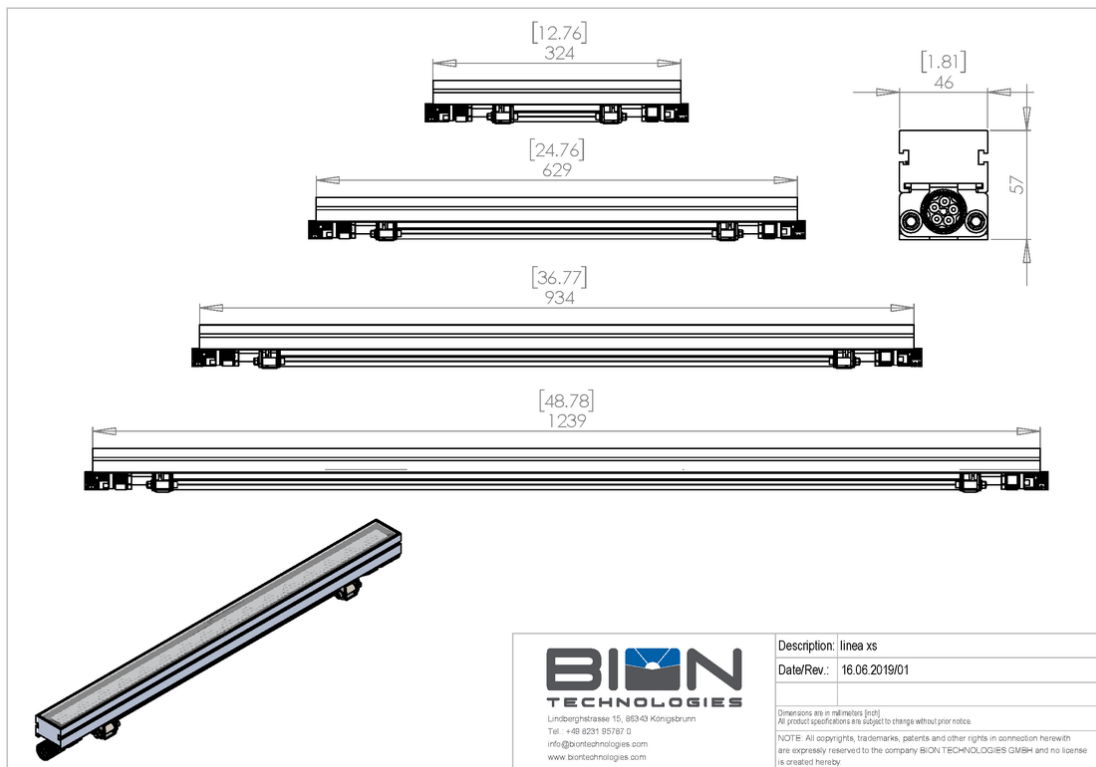

Engineering Drawing

BION
TECHNOLOGIES
Lindberghstrasse 15, 86343 Königsbrunn
Tel.: +49 8231 95787 0
info@biontechnologies.com
www.biontechnologies.com

Description:	linea xs
Date/Rev.:	16.06.2019/01
Dimensions are in millimeters [mm] All product specifications are subject to change without prior notice.	
NOTE: All copyrights, trademarks, patents and other rights in connection herewith are expressly reserved to the company BION TECHNOLOGIES GMBH and no license is created hereby.