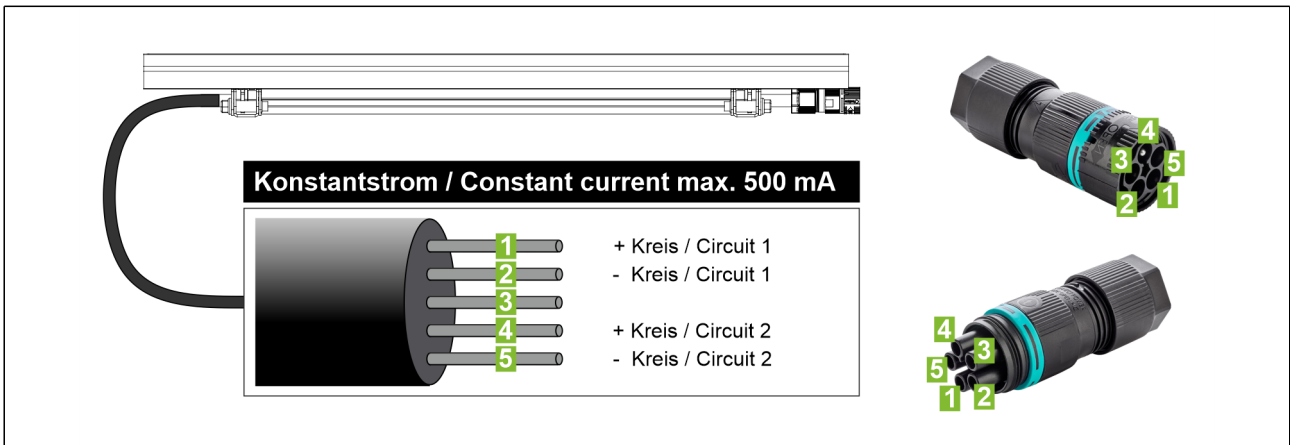

2. Elektrischer Anschluss - EXT (Konstantstrom)

Warnhinweis

Vor Installations- und Wartungsarbeiten das System von der primären Versorgungsspannung trennen.
Sichern gegen Wiedereinschalten
Warten Sie, bis alle elektronischen Bauteile entladen sind.
Eventuell durch Kurzschluss selbst entladen
Bei Nichtbeachtung kann es zu dauerhaften Schäden an der Leuchte kommen!

WICHTIGER HINWEIS!

- Elektrisch Anschluss niemals unter Spannung durchführen oder Verändern!
- Arbeiten nur unter spannungsfreien u. vollständig entladenen Treibern durchführen!

Die Leuchte ist **NUR** für den Betrieb an einem **Konstantstromtreiber** mit max. 500 mA ausgelegt.
Jeder Strang muss mit einer Endleuchte oder einem Endstecker (nicht unter Spannung stecken) abgeschlossen werden.