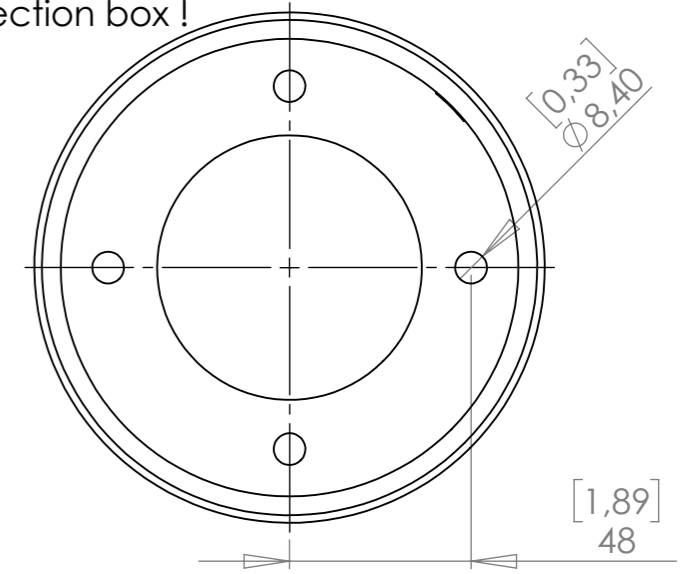

290 mm version

200 mm version

! Not in combination with
tellus point round xs connection box !

Lindberghstrasse 15
86343 Königsbrunn

Tel.: +49 8231 95787 0
info@biontechnologies.com
www.biontechnologies.com

Description	tellus point round xs installation housing
Date/Revision	07.12.2020/Rev2
Scale	1:2

Dimensions are in **millimeters [inch]**
All product specifications are subject to change without prior notice.