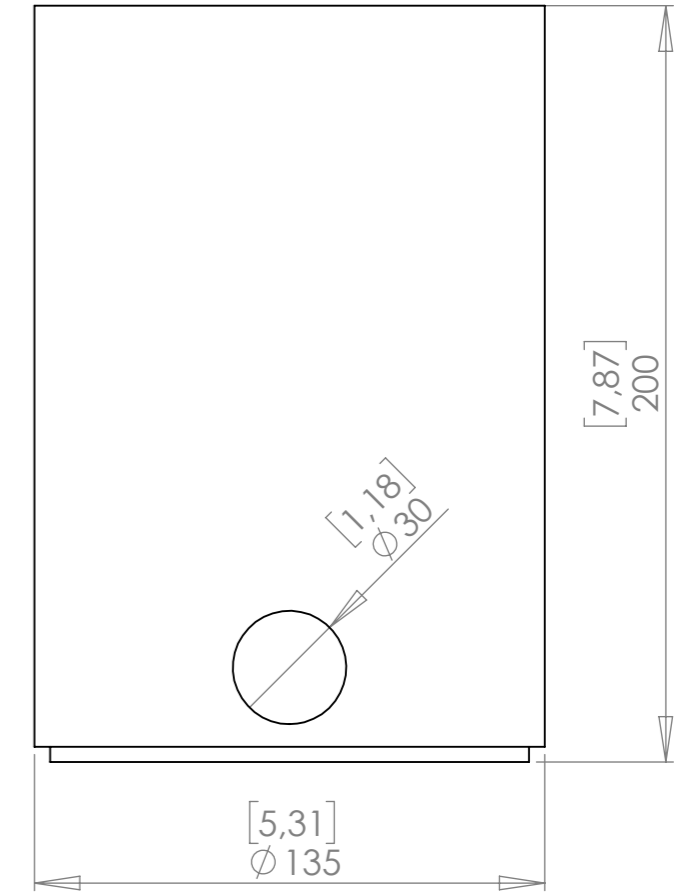

290 mm version

200 mm version

! Not in combination with
tellus point round xs connection box !

Lindberghstrasse 15
86343 Königsbrunn

Tel.: +49 8231 95787 0
info@biontechnologies.com
www.biontechnologies.com

Description	tellus point round xs installation housing
Date/Revision	07.12.2020/Rev2
Scale	1:2

Dimensions are in **millimeters [inch]**
All product specifications are subject to change without prior notice.