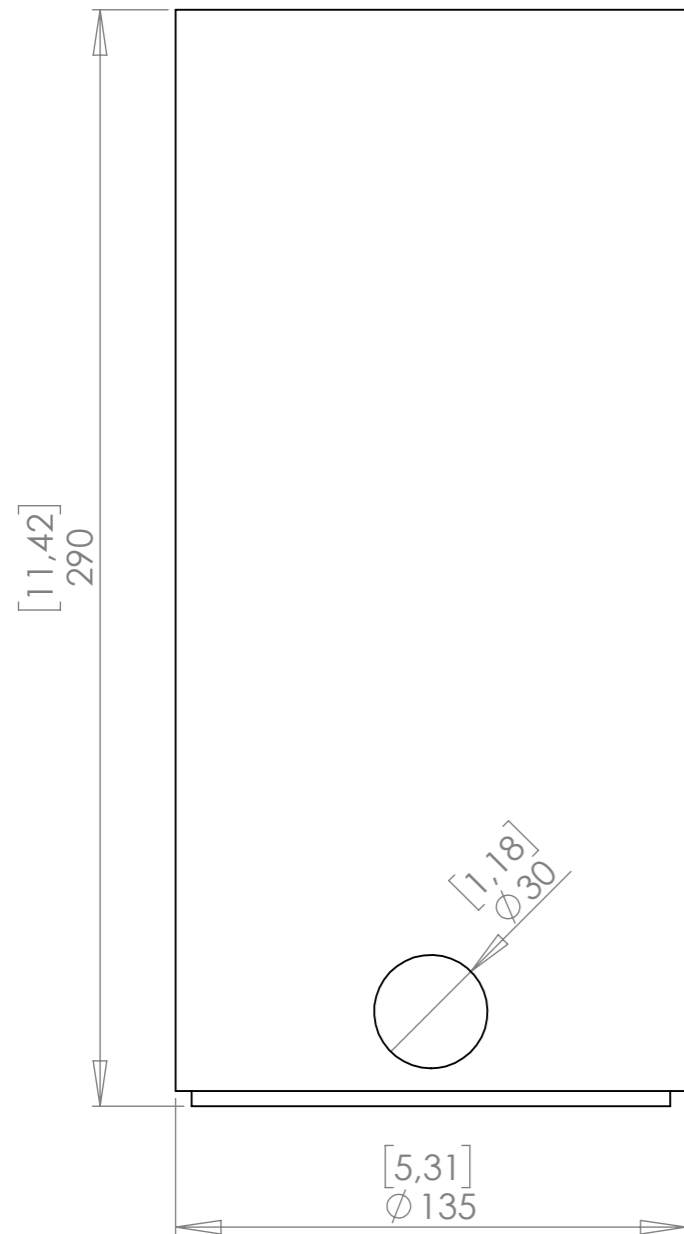

290 mm version

200 mm version

! Not in combination with
tellus point round xs connection box !

Lindberghstrasse 15
86343 Königsbrunn

Tel.: +49 8231 95787 0
info@biontechnologies.com
www.biontechnologies.com

Description	tellus point round xs installation housing
Date/Revision	07.12.2020/Rev2
Scale	1:2

Dimensions are in **millimeters [inch]**
All product specifications are subject to change without prior notice.