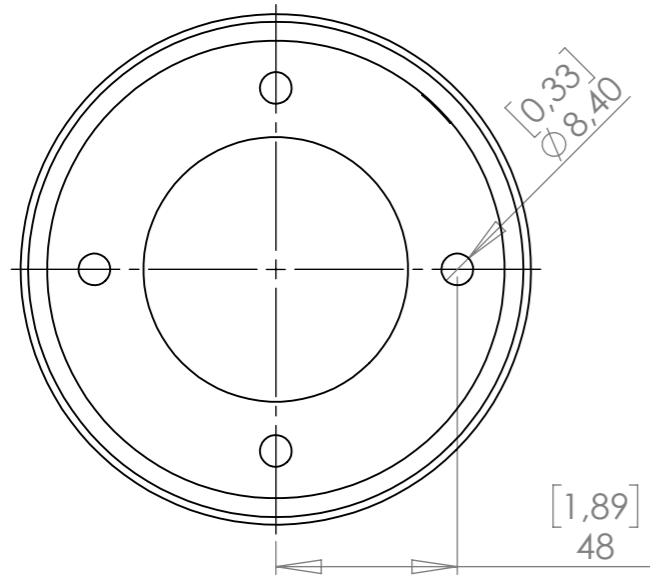

290 mm version

200 mm version

! Not in combination with
tellus point round xs connection box !

Lindberghstrasse 15
86343 Königsbrunn

Tel.: +49 8231 95787 0
info@biontechnologies.com
www.biontechnologies.com

Description	tellus point round xs installation housing
Date/Revision	07.12.2020/Rev2
Scale	1:2

Dimensions are in **millimeters [inch]**
All product specifications are subject to change without prior notice.