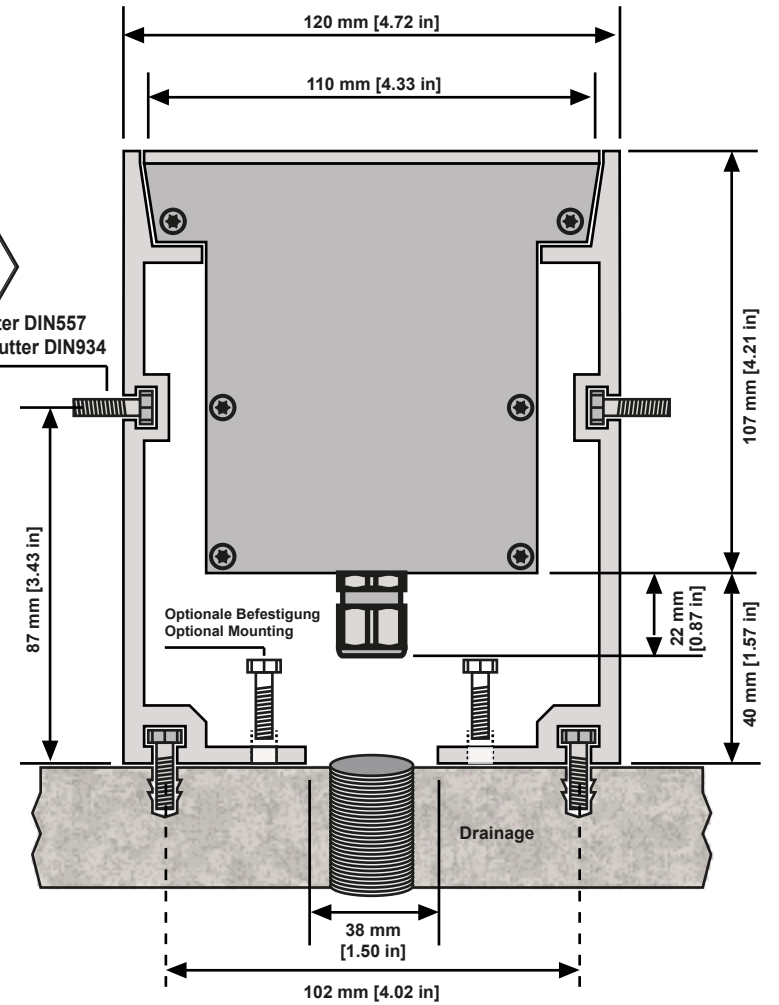

\* All data in inch ["in"] are rounded up.

M6 Vierkantmutter DIN557  
M6 Sechskantmutter DIN934

Dimensions are in millimeters [inch]  
All product specifications are subject to change without prior notice.

Description <b>tellus m</b> Bodeneinbaugehäuse Installation Housing	Scale 1:1
	Pagesize A4
Revision	Page 1/1