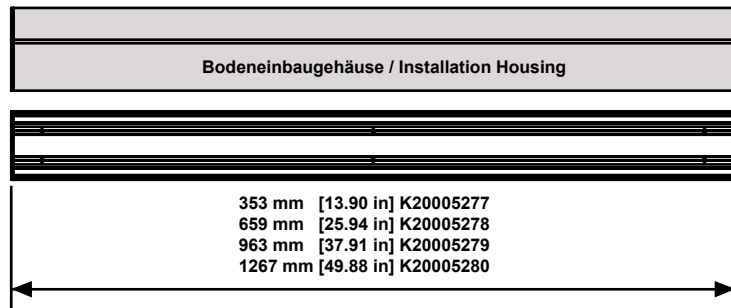

\* All data in inch ["in"] are rounded up.

M6 Vierkantmutter DIN557  
M6 Sechskantmutter DIN934

Dimensions are in millimeters [inch]  
All product specifications are subject to change without prior notice.

Description <b>tellus m</b> Bodeneinbaugehäuse Installation Housing	Scale 1:1
	Pagesize A4
Revision	Page 1/1