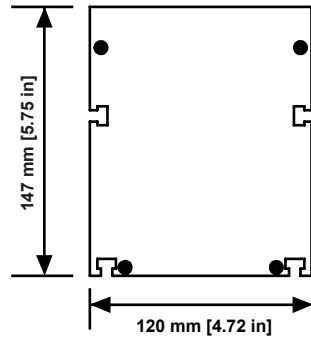

\* All data in inch ["in"] are rounded up.

M6 Vierkantmutter DIN557  
M6 Sechskantmutter DIN934

Dimensions are in millimeters [inch]  
All product specifications are subject to change without prior notice.

Description <b>tellus m</b> Bodeneinbaugehäuse Installation Housing	Scale 1:1
	Pagesize A4
Revision	Page 1/1