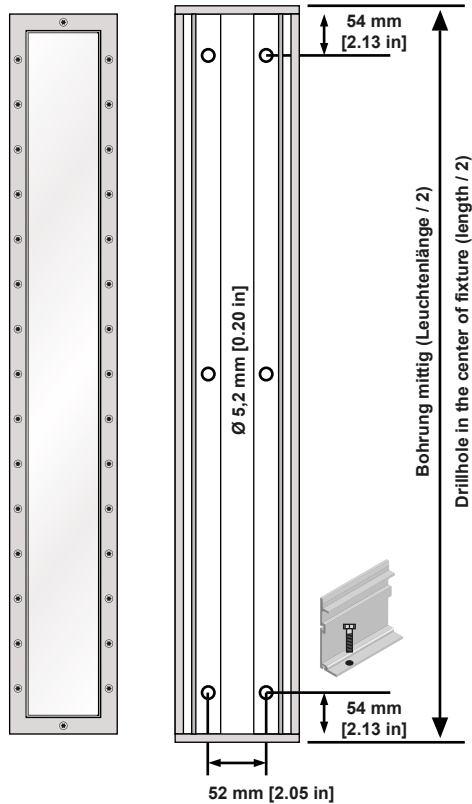

\* All data in inch ["in"] are rounded up.

M6 Vierkantmutter DIN557  
M6 Sechskantmutter DIN934

Dimensions are in millimeters [inch]  
All product specifications are subject to change without prior notice.

Description <b>tellus m</b> Bodeneinbaugehäuse Installation Housing	Scale 1:1
	Pagesize A4
Revision	Page 1/1