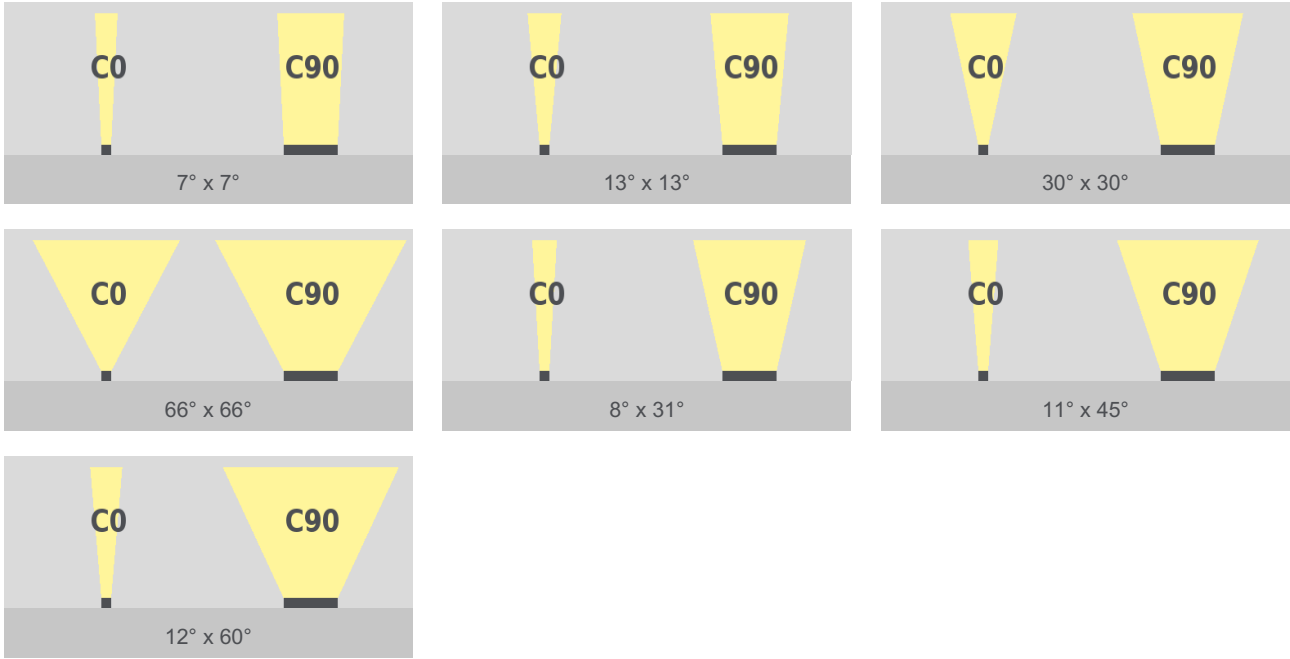

Beam Angles