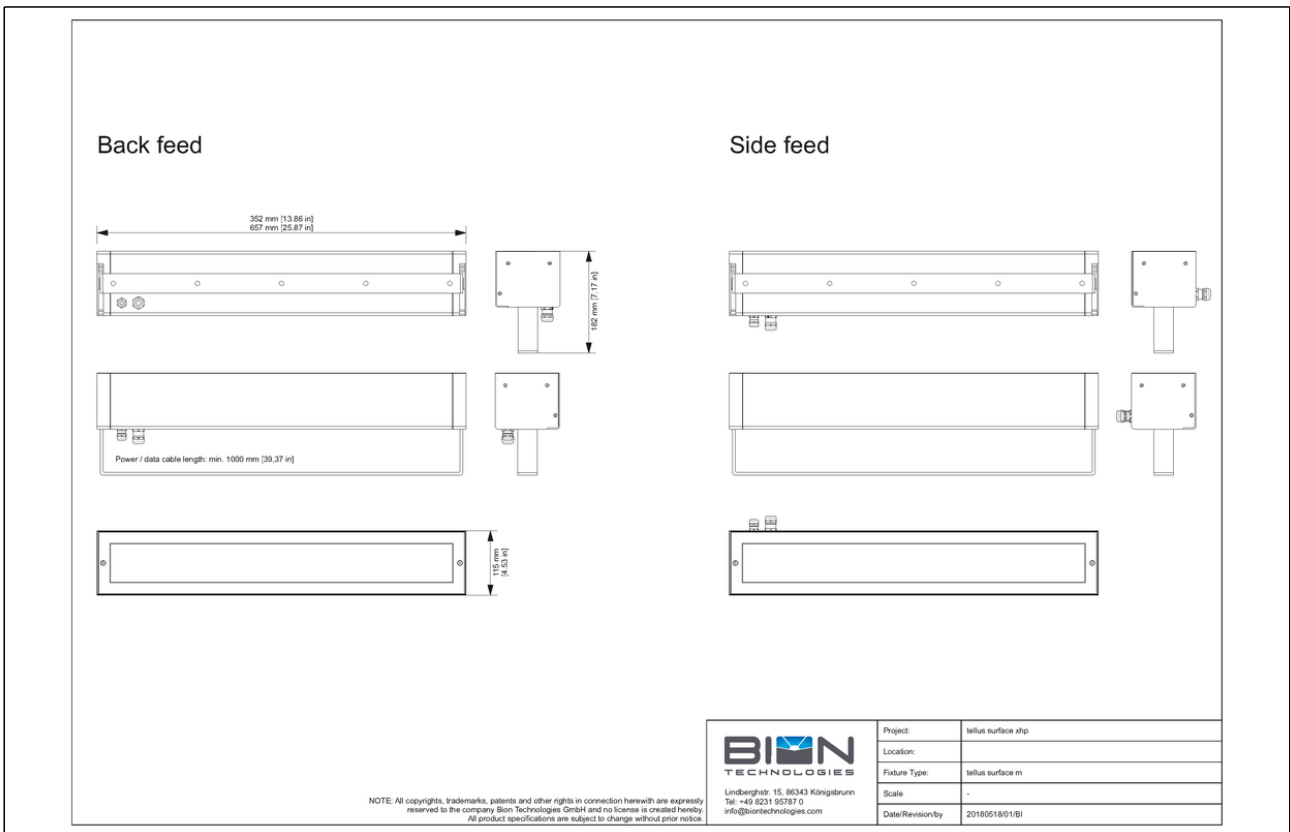

tellus surface xhp

RGBW |

TECHNICAL DATASHEET

tellus surface xhp

RGBW |

Technical Data

Dimensions	115 mm x 100 mm [W x H] 4.53 in x 3.94 in [W x H]
Standard Unit Lengths	352 mm, 657 mm 13.86 in, 25.87 in
Fixture Typ	  RGBW RGBA
Color Temperatures W-Channel	2200 K, 2700 K, 3000 K, 3500 K, 4000 K
Beam Angles	7°, 13°, 30°, 66°, 8° x 31° 11° x 45°, 12° x 60°
Luminous Flux	352 mm (13.86 in): 1764 lm 657 mm (25.87 in): 3528 lm
Light Source	352 mm (13.86 in): 24 LEDs 657 mm (25.87 in): 48 LEDs
Color Rendering Index	R _a >= 80
Antiglare	Honeycomb, linear louver
LED-Binning	
MacAdam Ellipses Binning	3
Control	DMX, IOT

Input Voltage	Power supply: internal 100 - 240, 277 VAC (50 - 60 Hz) 127 - 431 VDC		
Power Consumption	352 mm (13.86 in): 657 mm (25.87 in):	Max. 42 W Max. 84 W	
Power Factor Correction	> 0,97 -> 115 VAC @ max. Output > 0,95 -> 230 VAC @ max. Output > 0,92 -> 277 VAC @ max. Output		
Protection Class	II		
Inrush	55A @ 230VAC (265 µs)		
Storage Temperatur	-40 °C / +80 °C -40 °F / +176 °F		
Operating Temperature	-40 °C / +40 °C -40 °F / +104 °F		
Start-up Temperature	-25 °C / +40 °C -13 °F / +104 °F		
Lumen Maintenance [L70]	65'000 h @ 25 °C (77 °F) 40'000 h @ 40 °C (104 °F)		
LED-Class	Class 2 LED product		
Housing	Extruded aluminium profile		
Housing Color(s)			
	DB703 pow dercoated	White powd ercoated	Black powd ercoated
			Custom Color RAL
Lens	Tempered safety glass		
Frame	Aluminium		
Weight	352 mm (13.86 in): 657 mm (25.87 in):	6 kg 9 kg	(13.23 lbs) (19.84 lbs)
Ingress Protection	IP67		
Environment			
	indoor	outdoor	
Impact Protection	IK09		
Certification			

Beam Angles

Engineering Drawing

Project	Fixture#	Date
		Firm

Ordering Information

Choose the option that suits your needs and write its corresponding code on the appropriate line to form the product code.