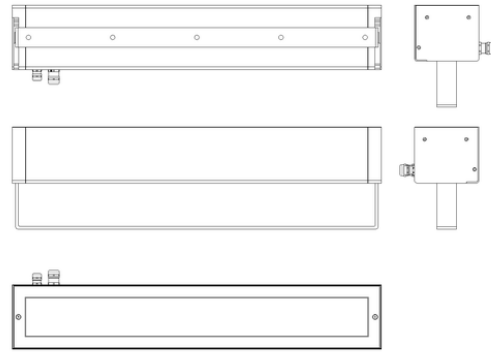

Side feed

  Lindberghstr. 15, 86343 Königsturn Tel: +49 8231 95787 0 info@biontechnologies.com	Project:	telus surface m
	Location:	
	Fixture Type:	telus surface m
	Scale:	-
	Date/Revision by:	20180518/01/BI