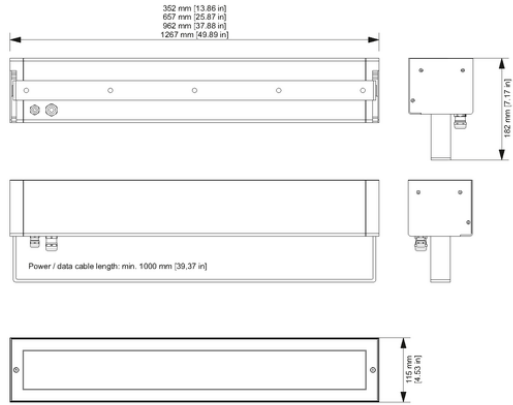

Engineering Drawing

Back feed