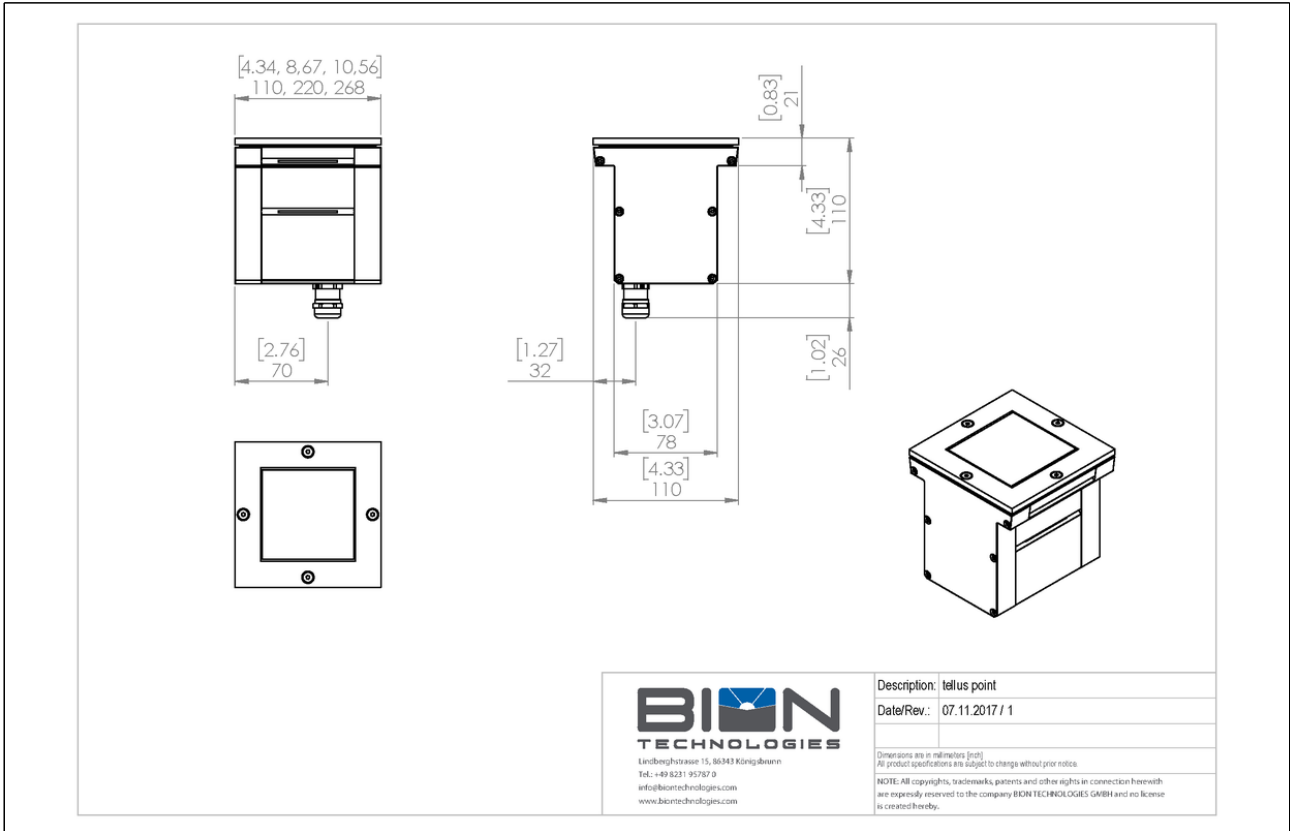

Engineering Drawing