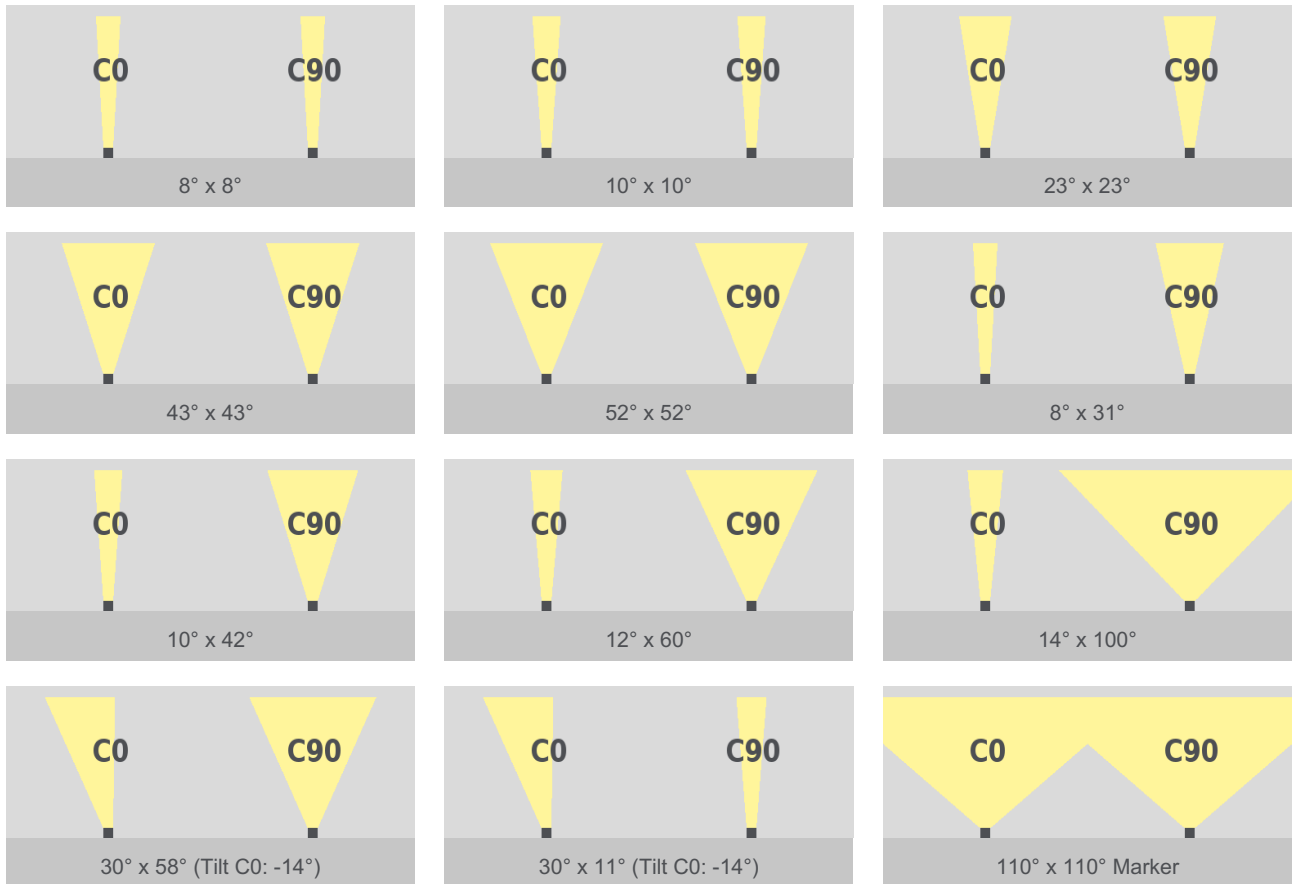

Beam Angles