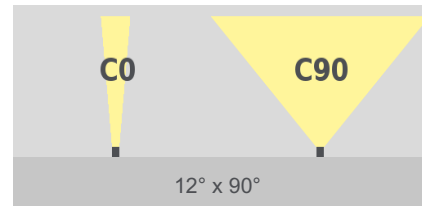

Beam Angles