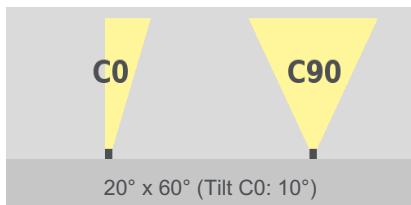

Beam Angles