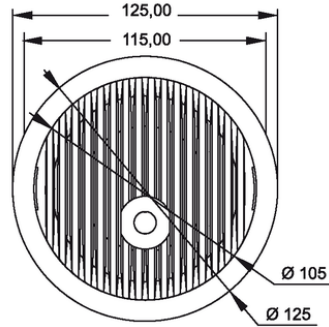

Engineering Drawing

Hersteller / manufacturer

Produkt / product

fectum m

Kategorie / category

Deckeneinbauleuchten | Downlights