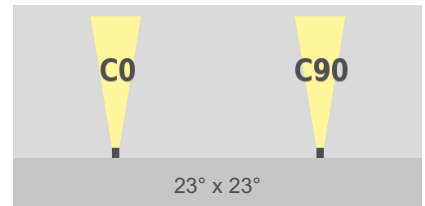

Beam Angles