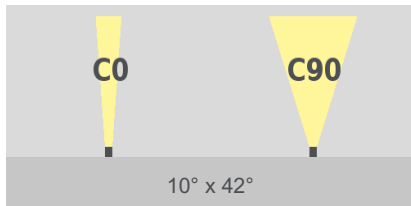

Beam Angles