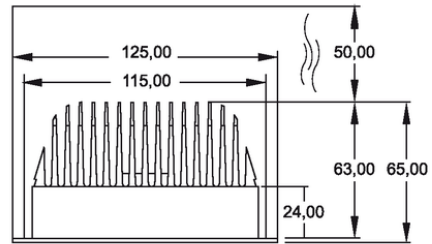

Engineering Drawing

Hersteller / manufacturer

Produkt / product

fectum m

Kategorie / category

Deckeneinbauleuchten | Downlights