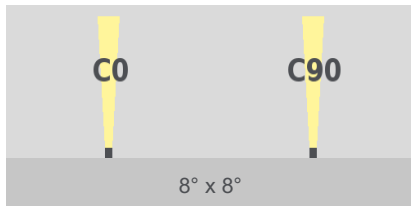

Beam Angles