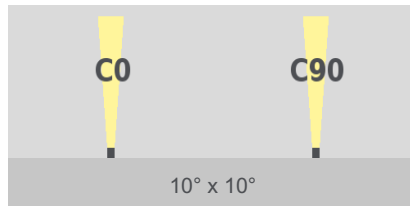

Beam Angles