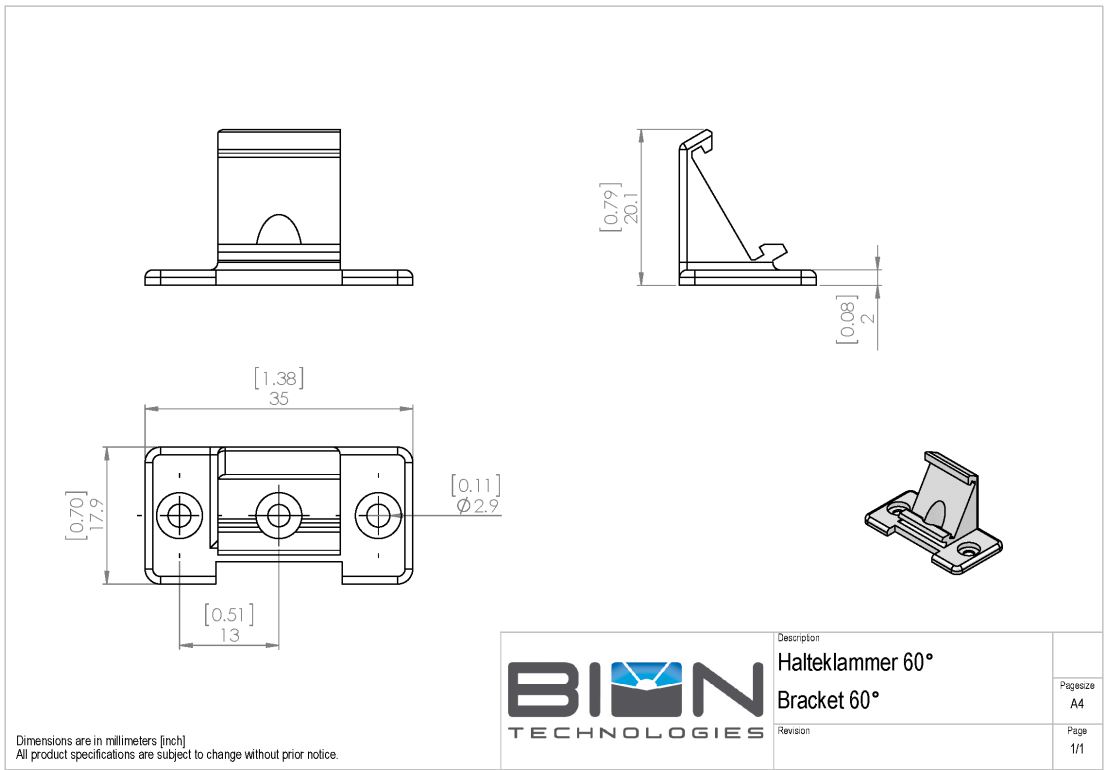

Engineering Drawing