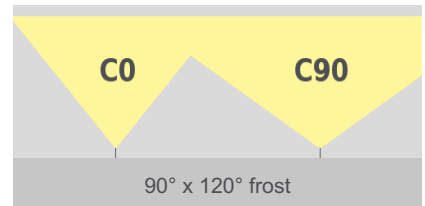

Beam Angles