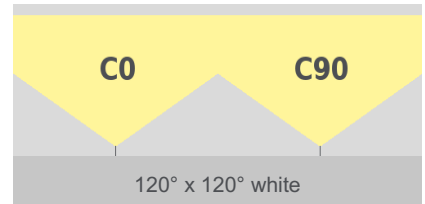

Beam Angles