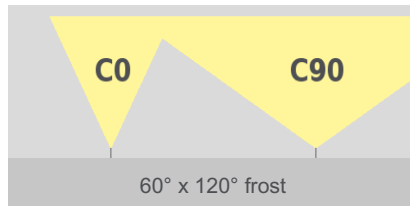

Beam Angles