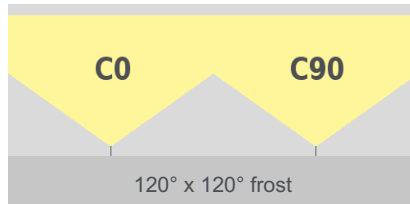

Beam Angles