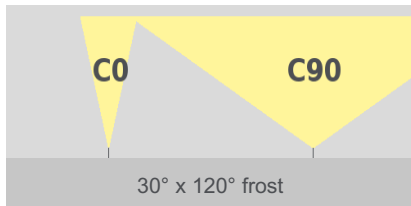

Beam Angles