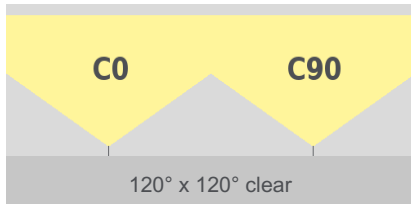

Beam Angles