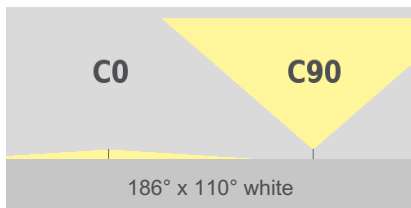

Beam Angles