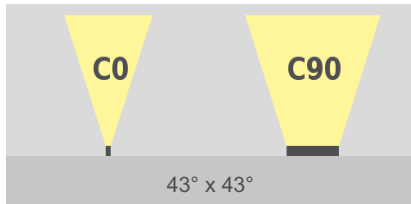

Beam Angles