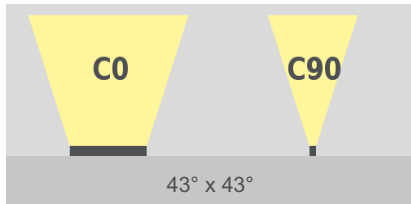

Beam Angles