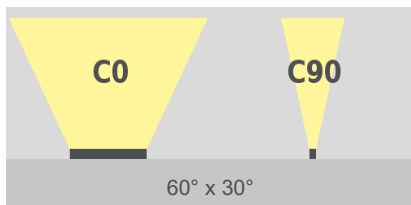

Beam Angles