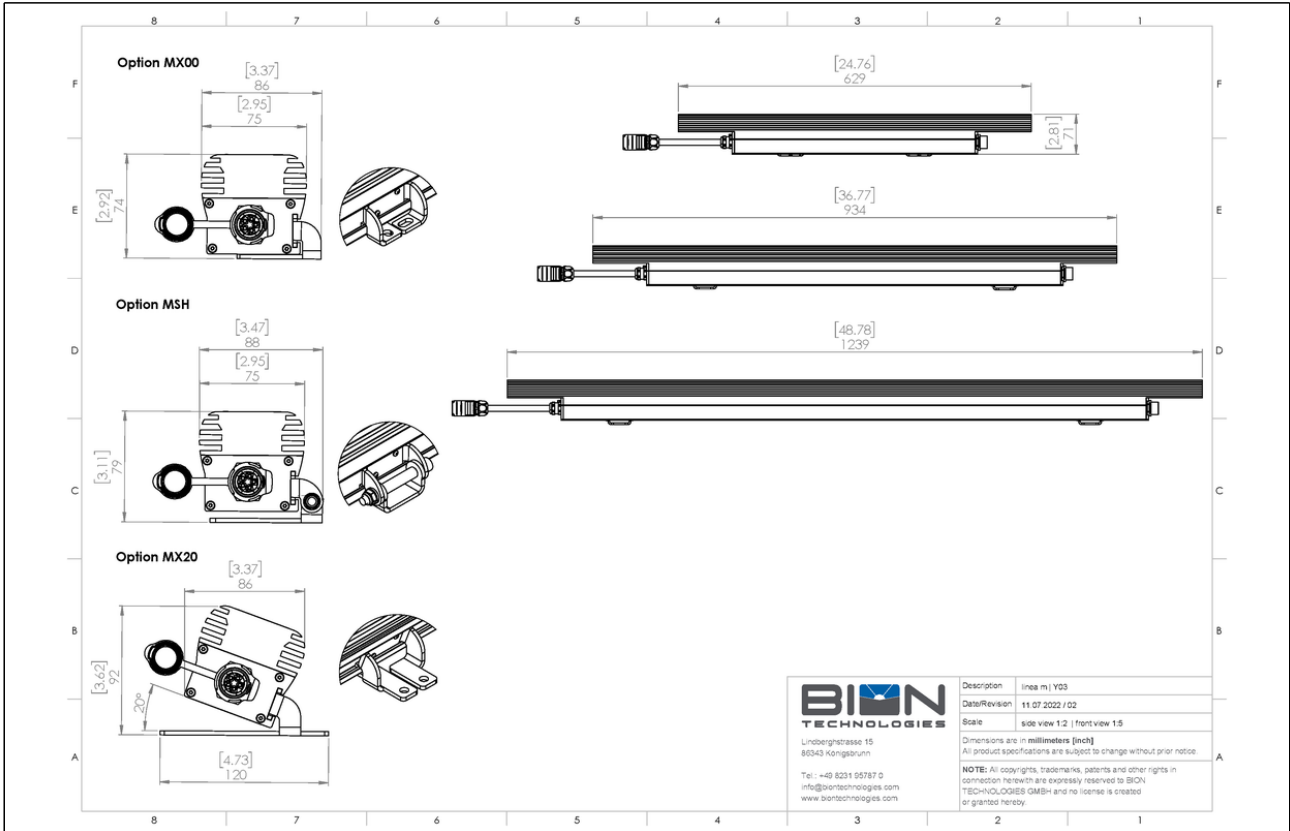

Engineering Drawing