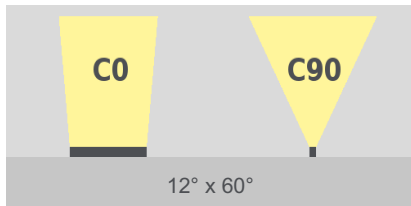

Beam Angles