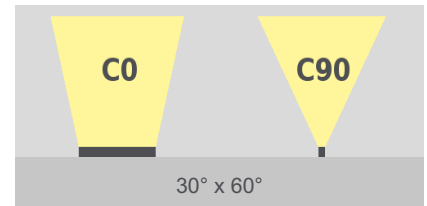

Beam Angles