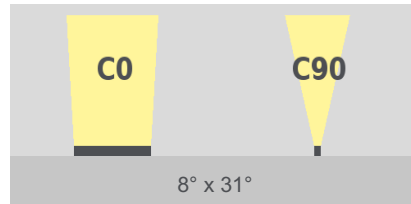

Beam Angles