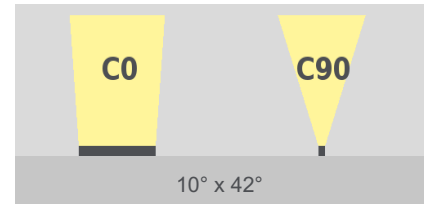

Beam Angles