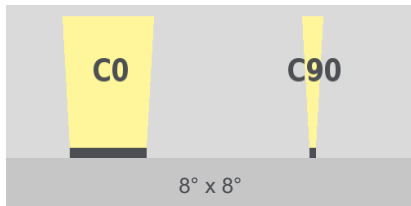

Beam Angles