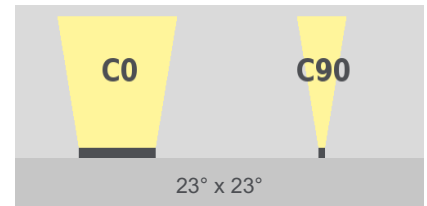

Beam Angles