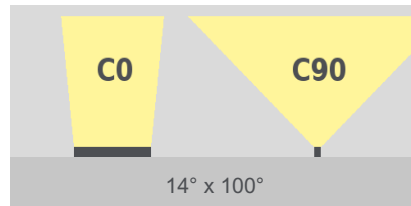

Beam Angles